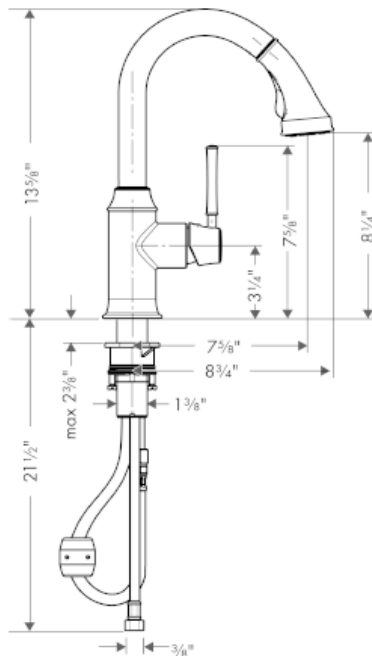

SPECIFICATION SHEET - fittings

BRAND:	hansgrohe	Product Photo:
ORIGIN:	Germany	
SERIES:	Sink Mixers	
PRODUCT DESCRIPTION:	Allegra Talis C Single lever kitchen mixer with pull-out dual sprays • Flow rate: 10 l./min. at 3 bar • Flow pressure; 1~5 bar (15~70 psi)	
MODEL No.	04216 830	
FINISH/COLOUR:	Polished Nickel	
DIMENSIONS:		
OPTIONAL MATCHING PARTS:	2x Angle valve 1/2"x 9/16"	

Technical Informations: Suitable for continous flow water heater

REMINDER:	Pipe flushing must be done before faucets are installed. Failure to do so voids the warranty. Do not use cleaners containing abrasive cleansers, ammonia, bleach, acids, waxes, alcohol, solvents or other products not recommended for chrome. All information is for reference only, installation shall always be based on the actual product delivered.